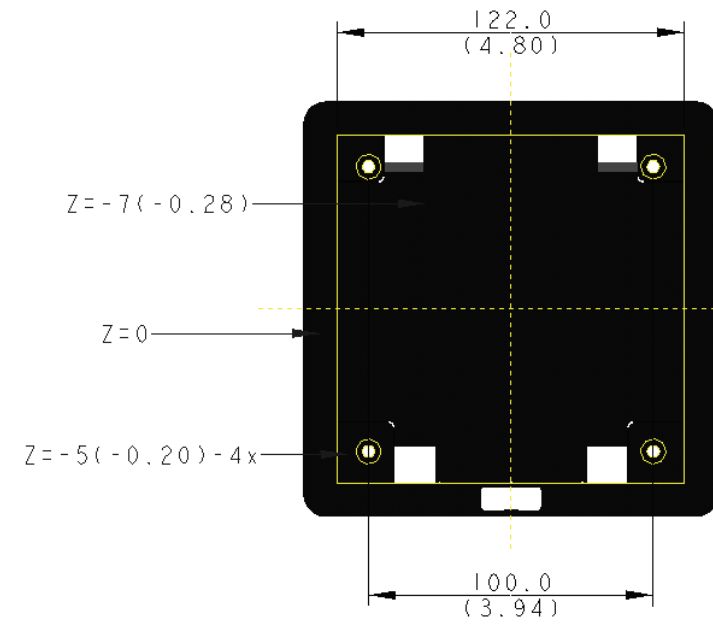

U2412M External Dimension

Nominal Dimensions
Unit: mm (inch)

Back view of Monitor without stand